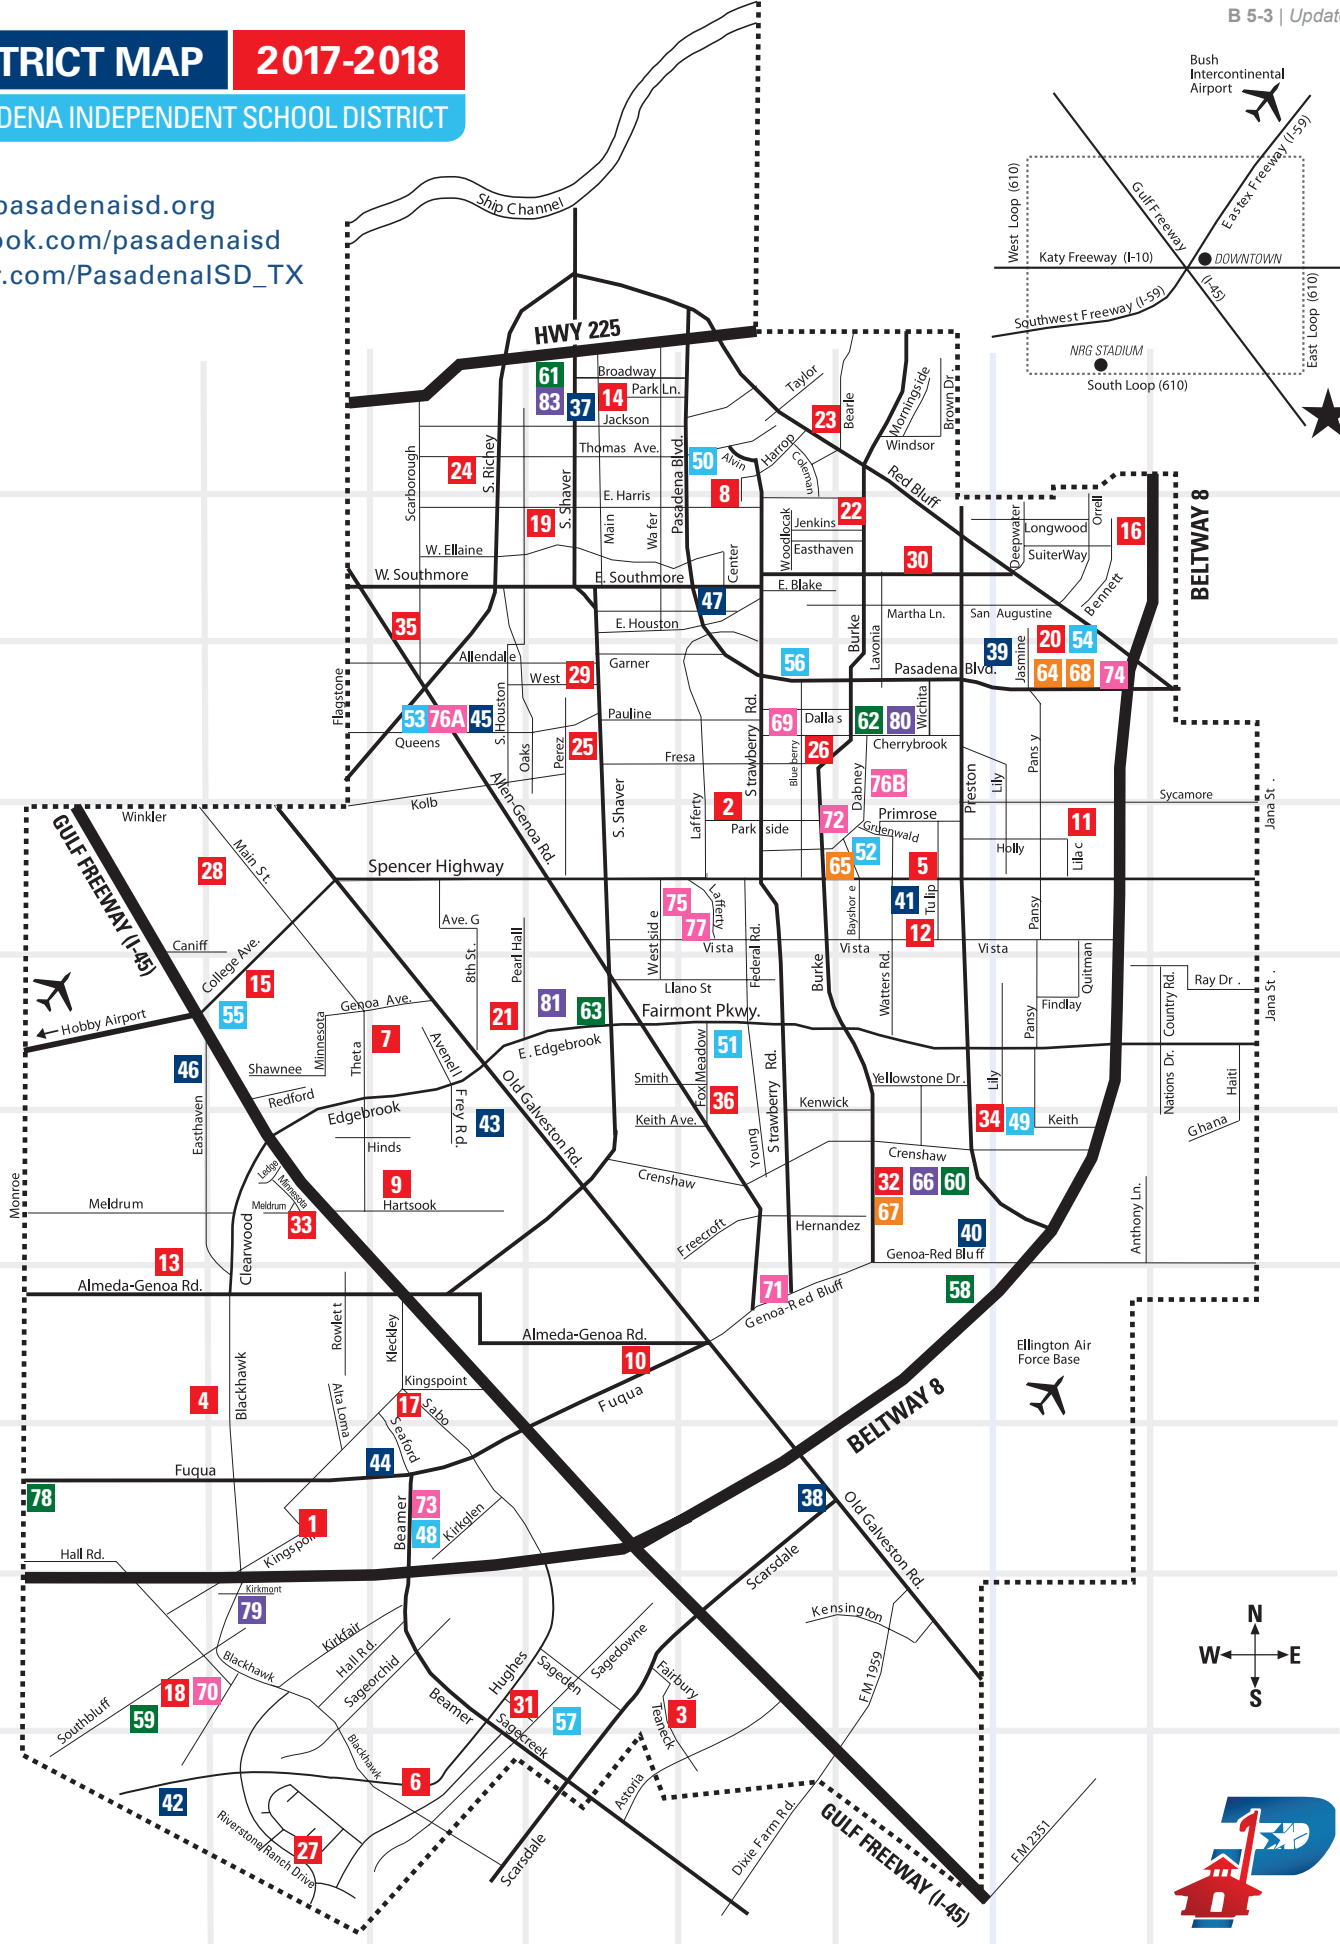

DISTRICT MAP 2017-2018

PASADENA INDEPENDENT SCHOOL DISTRICT

www.pasadenaisd.org
facebook.com/pasadenaisd
twitter.com/PasadenaISD_TX

A
B
C
D
E
F
G
H
I
J

AA BB CC DD EE FF GG HH

PASADENA INDEPENDENT SCHOOL DISTRICT