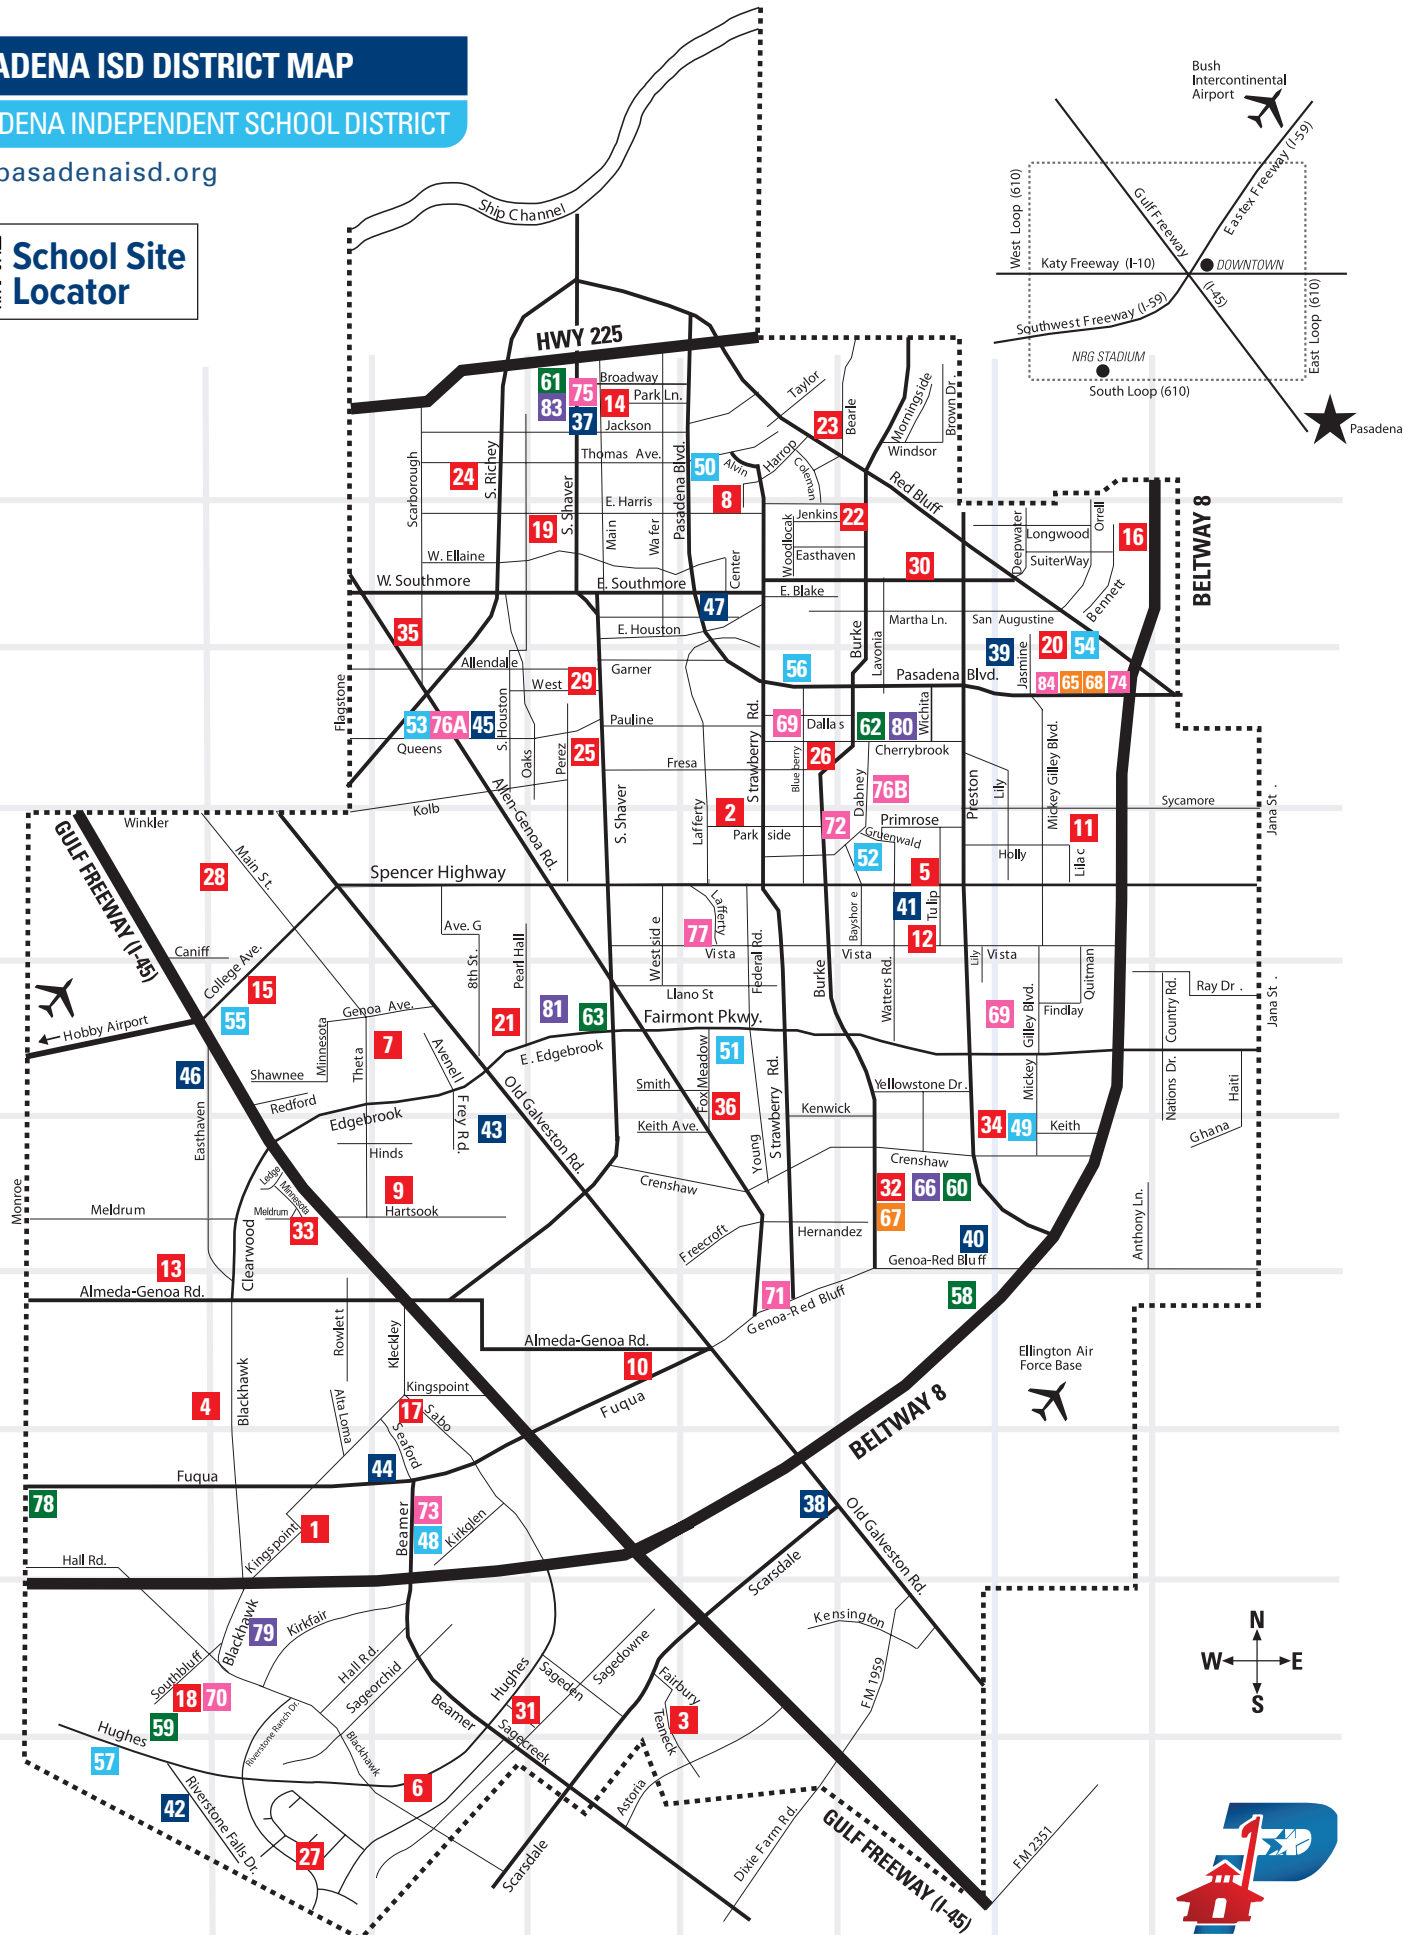

# PASADENA ISD DISTRICT MAP

PASADENA INDEPENDENT SCHOOL DISTRICT

[www.pasadenaisd.org](http://www.pasadenaisd.org)

School Site Locator

A

B

C

D

CC

DD

EE

FF

GG

HH